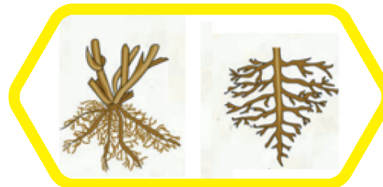

WEED Ninja EXTRACTOR

Easily remove weeds and more!

TYPES OF WEEDS:

Plantains

Dandelions

Thistles

Lice herbs

TYPES OF ROOTS:

Paper Roots

Swivelroots

Step
on the
weed

Extract
the
root

Eject
the
root

Extract the root and permanently remove the weed with the WEED NINJA Extractor. Precision weed extractor saves your lawn by removing up to 80% less surrounding area